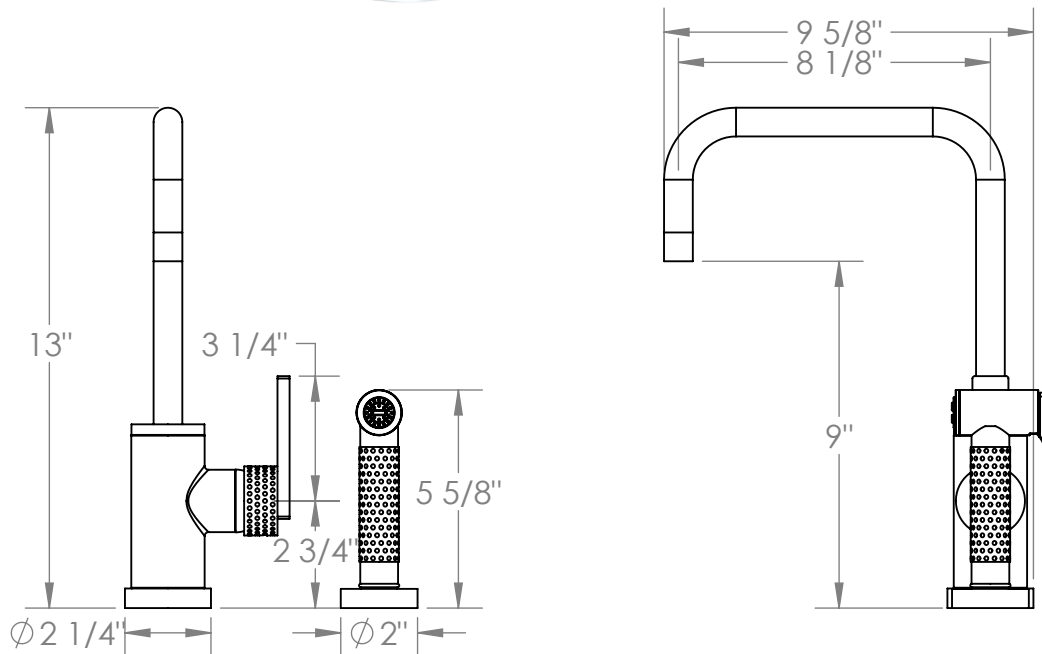

71-7.4-LLD4

Deck Mounted Kitchen Set
Includes Side Spray
Faucet Flow Rate: 1.75 GPM

Meets the applicable requirements of ASME A112.18.1-2005/CSA B125.1-05, entitled "Plumbing Supply Fittings"

71-7.4-LLP5

Deck Mounted Kitchen Set
Includes Side Spray
Faucet Flow Rate: 1.75 GPM

Meets the applicable requirements of ASME A12.18.1-2005/CSA B125.1-05, entitled "Plumbing Supply Fittings"

DESIGNS 8/27/2019

71-7.4-LLO6

Deck Mounted Kitchen Set
Includes Side Spray
Faucet Flow Rate: 1.75 GPM

Meets the applicable requirements of ASME A112.18.1-2005/CSA B125.1-05, entitled "Plumbing Supply Fittings"

WATERMARK DESIGNS 8/27/2019