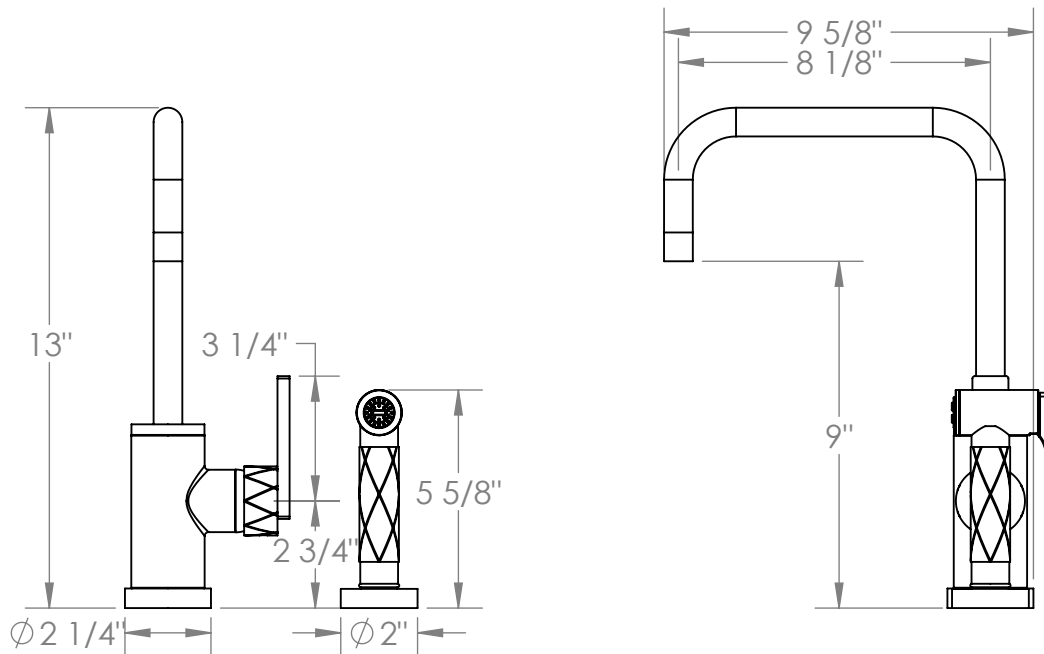

71-7.4-LLD4

Deck Mounted Kitchen Set
Includes Side Spray
Faucet Flow Rate: 1.75 GPM

Meets the applicable requirements of ASME A112.18.1-2005/CSA B125.1-05, entitled "Plumbing Supply Fittings"

71-7.4-LLP5

Deck Mounted Kitchen Set
Includes Side Spray
Faucet Flow Rate: 1.75 GPM

Meets the applicable requirements of ASME A12.18.1-2005/CSA B125.1-05, entitled "Plumbing Supply Fittings"

DESIGNS 8/27/2019

71-7.4-LLO6

Deck Mounted Kitchen Set
Includes Side Spray
Faucet Flow Rate: 1.75 GPM

Meets the applicable requirements of ASME A112.18.1-2005/CSA B125.1-05, entitled "Plumbing Supply Fittings"

WATERMARK DESIGNS 8/27/2019