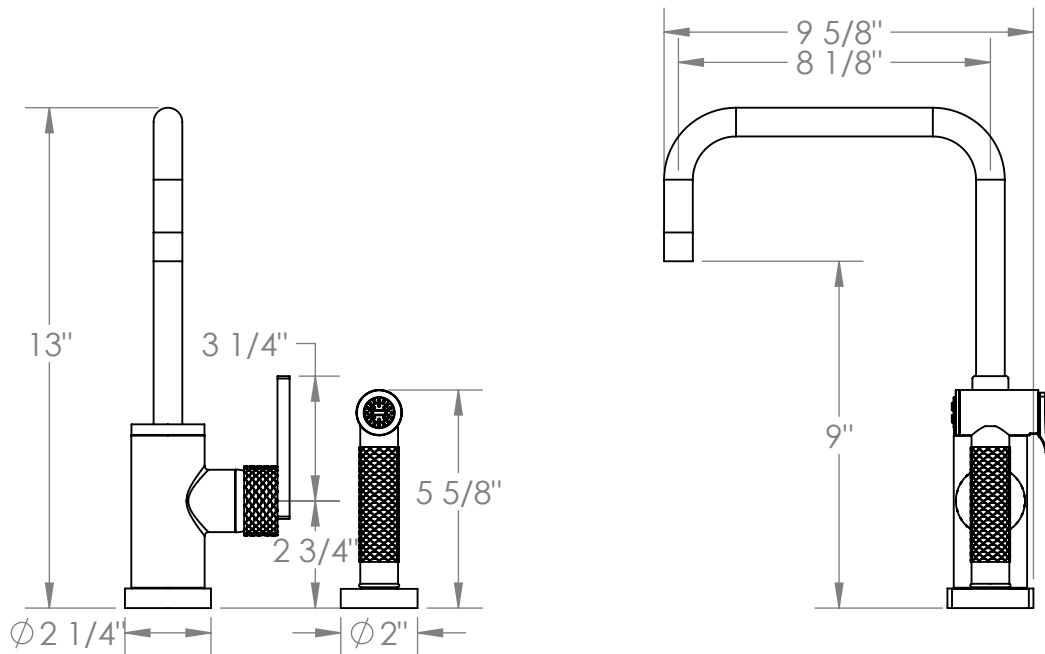

71-7.4-LLD4

Deck Mounted Kitchen Set
Includes Side Spray
Faucet Flow Rate: 1.75 GPM

Meets the applicable requirements of ASME A112.18.1-2005/CSA B125.1-05, entitled "Plumbing Supply Fittings"

71-7.4-LLP5

Deck Mounted Kitchen Set
Includes Side Spray
Faucet Flow Rate: 1.75 GPM

Meets the applicable requirements of ASME A12.18.1-2005/CSA B125.1-05, entitled "Plumbing Supply Fittings"

DESIGNS 8/27/2019

71-7.4-LLO6

Deck Mounted Kitchen Set
Includes Side Spray
Faucet Flow Rate: 1.75 GPM

Meets the applicable requirements of ASME A112.18.1-2005/CSA B125.1-05, entitled "Plumbing Supply Fittings"

WATERMARK DESIGNS 8/27/2019