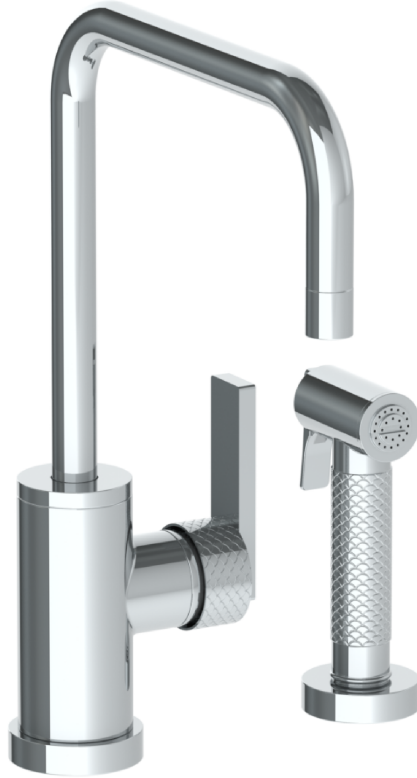

71-7.4-LLD4

Deck Mounted Kitchen Set
Includes Side Spray
Faucet Flow Rate: 1.75 GPM

Meets the applicable requirements of ASME A112.18.1-2005/CSA B125.1-05, entitled "Plumbing Supply Fittings"

71-7.4-LLP5

Deck Mounted Kitchen Set
Includes Side Spray
Faucet Flow Rate: 1.75 GPM

Meets the applicable requirements of ASME A12.18.1-2005/CSA B125.1-05, entitled "Plumbing Supply Fittings"

DESIGNS 8/27/2019

71-7.4-LLO6

Deck Mounted Kitchen Set
Includes Side Spray
Faucet Flow Rate: 1.75 GPM

Meets the applicable requirements of ASME A112.18.1-2005/CSA B125.1-05, entitled "Plumbing Supply Fittings"

WATERMARK DESIGNS 8/27/2019