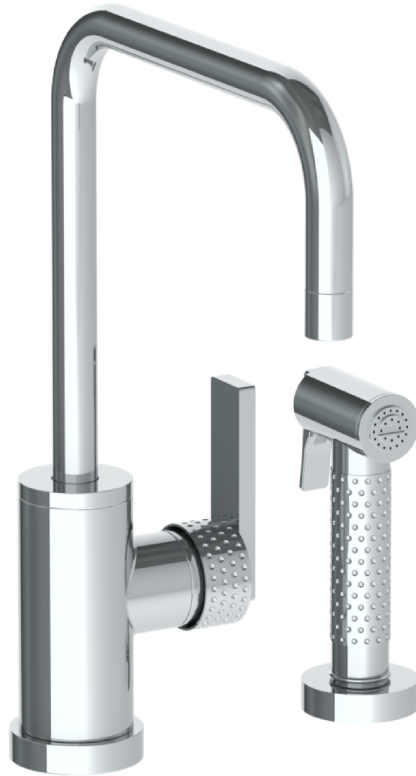

71-7.4-LLD4

Deck Mounted Kitchen Set
Includes Side Spray
Faucet Flow Rate: 1.75 GPM

Meets the applicable requirements of ASME A112.18.1-2005/CSA B125.1-05, entitled "Plumbing Supply Fittings"

71-7.4-LLP5

Deck Mounted Kitchen Set
Includes Side Spray
Faucet Flow Rate: 1.75 GPM

Meets the applicable requirements of ASME A12.18.1-2005/CSA B125.1-05, entitled "Plumbing Supply Fittings"

DESIGNS 8/27/2019

71-7.4-LLO6

Deck Mounted Kitchen Set
Includes Side Spray
Faucet Flow Rate: 1.75 GPM

Meets the applicable requirements of ASME A112.18.1-2005/CSA B125.1-05, entitled "Plumbing Supply Fittings"

WATERMARK DESIGNS 8/27/2019